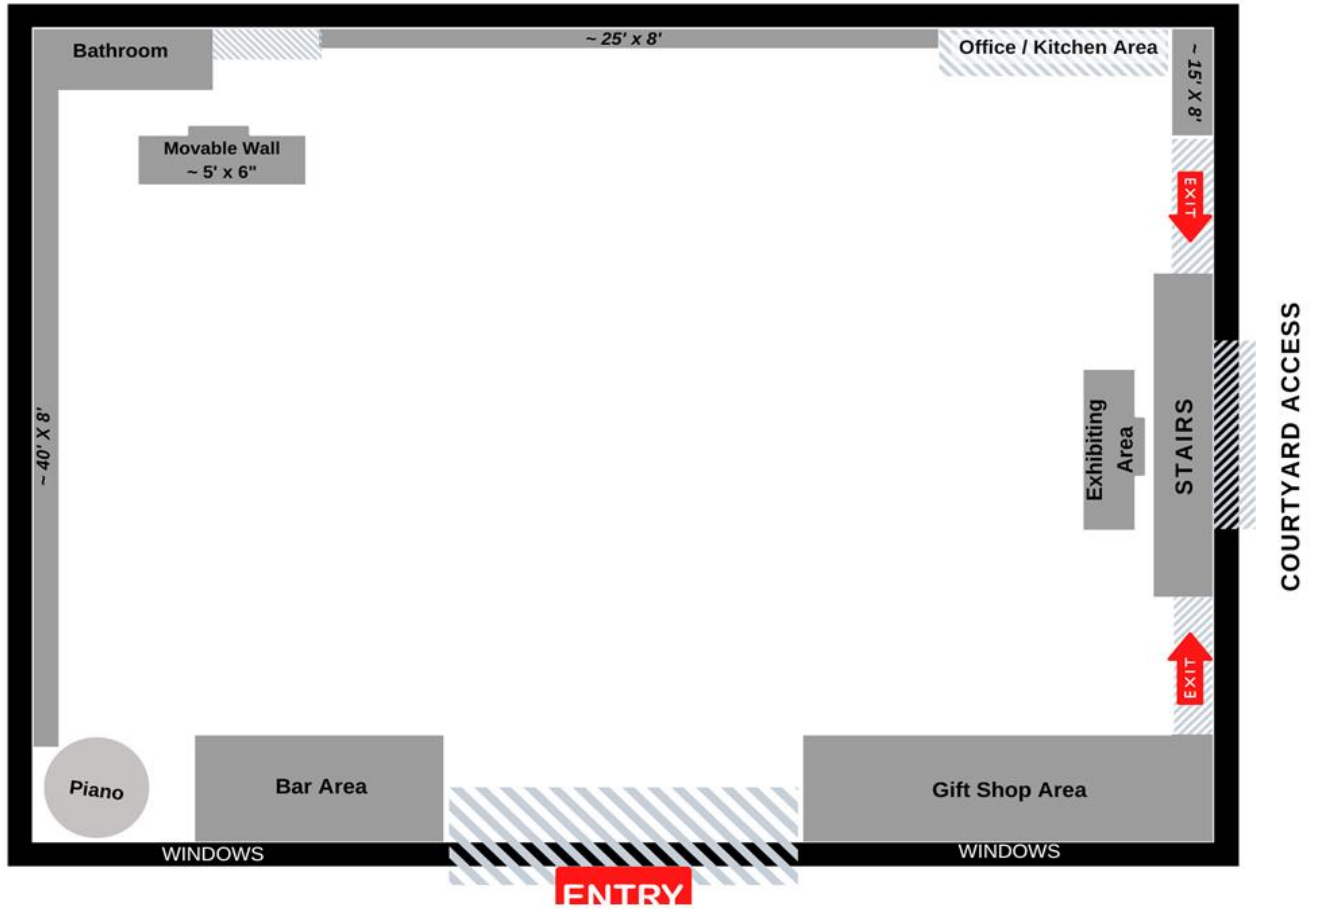

BRICK CITY CENTER FOR THE ARTS
GALLERY LAYOUT

MCA COURTYARD LAYOUT
OUTDOOR SPACE - SUBJECT TO WEATHER