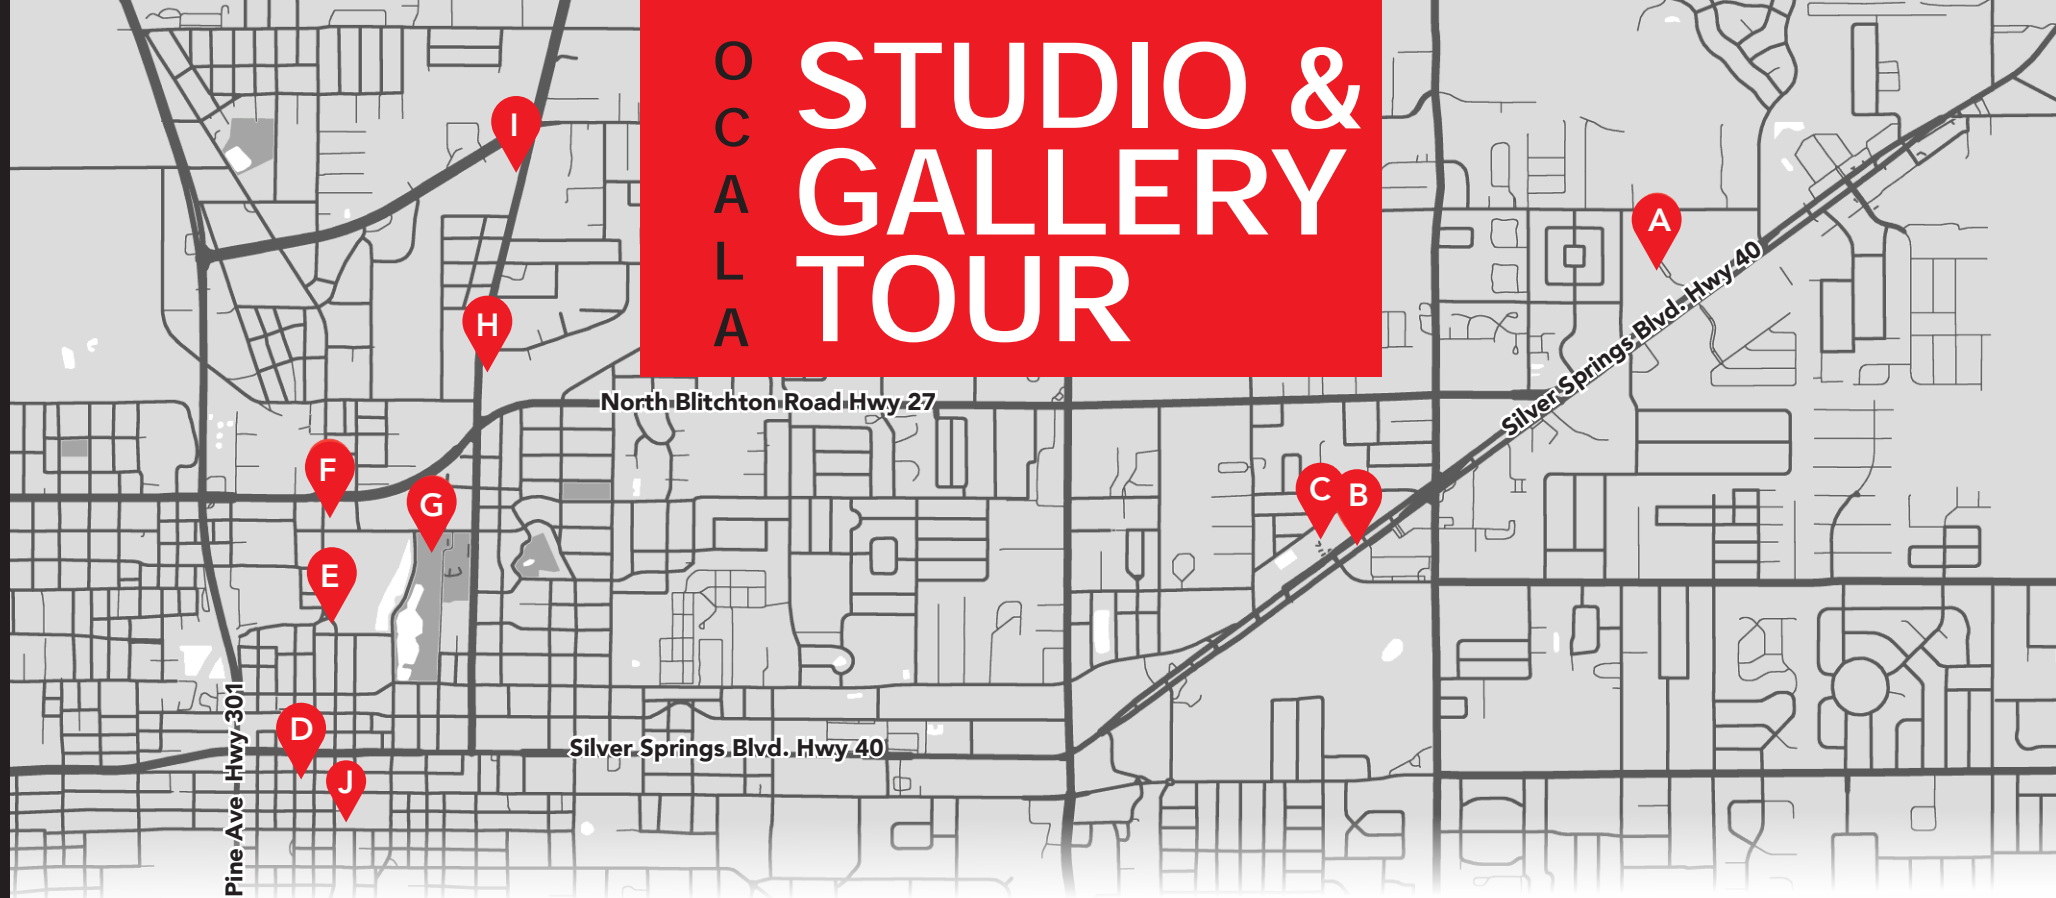

O
C
A
L
A

STUDIO & GALLERY TOUR

A **Appleton Museum of Art**
appletonmuseum.org
4333 E Silver Springs Blvd.
Ocala, FL 34470-5001

B **CC Fine Arts**
ccfinearts.com
3325 E Silver Springs Blvd
Ocala FL 34470
Located in the Chelsea Square

C **Design By Daniel
Stained & Fused Glass**
designbydanielglass.com
3315 E. Silver Springs Blvd.
Ocala, FL 34470
Located in the Chelsea Square

D **Marion Cultural Alliance
Brick City Center for the Arts**
mcaocala.org
23 SW Broadway Street
Ocala, FL 34471

First Saturday Every Month
10:00am-2:00pm

Each location will be independently hosting their own exhibitions & activities.

For more information please visit their website. For an interactive map Scan the QR code now.

WWW.MCAOCALA.ORG/OCALA-GALLERY-TOURS

SCAN ME

CREATED, PRINTED & DISTRIBUTED BY:

**KISMET
CREATIVE**

SHAPOTART
STUDIO & GALLERY

mca
marion cultural alliance

HD PRINT & MARKETING

O
C
C
A
L
A